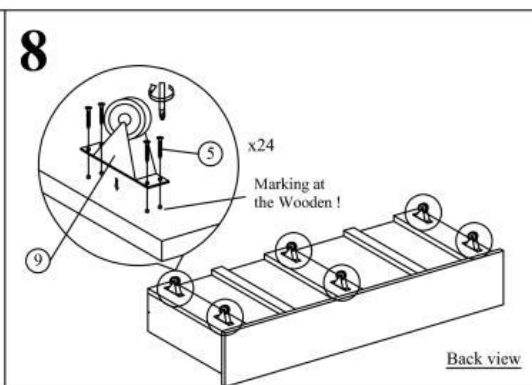

1 JCBC M6 X 40mm (2 PCS) R	2 JCBB M8 x 20 mm (8pcs) S	3 ALLEN KEY M4 X 65mm (1 PC)	4 ALLEN KEY M5 X 70mm (1 PC)	5 CSK M3.5 x 16mm (60 PCS) T
6 CSK M4 x 25mm (8 PCS) U	7 CSK M4 x 32mm (36 PCS) V	8 CSK M4 x 50mm (32 PCS) W	9 ROLLER (14 PCS) X	10 WOOD DOWEL 20MM (8 PCS) Y
11 Power Nail 6/8 (24 PCS) Z	12 Adjuster 35mm (2 PCS) Z1	13 (6 PCS) Z2	14 (14 PCS) Z3	15 (28 PCS) Z4

GRACE

1

2

3

GRACE

GRACE