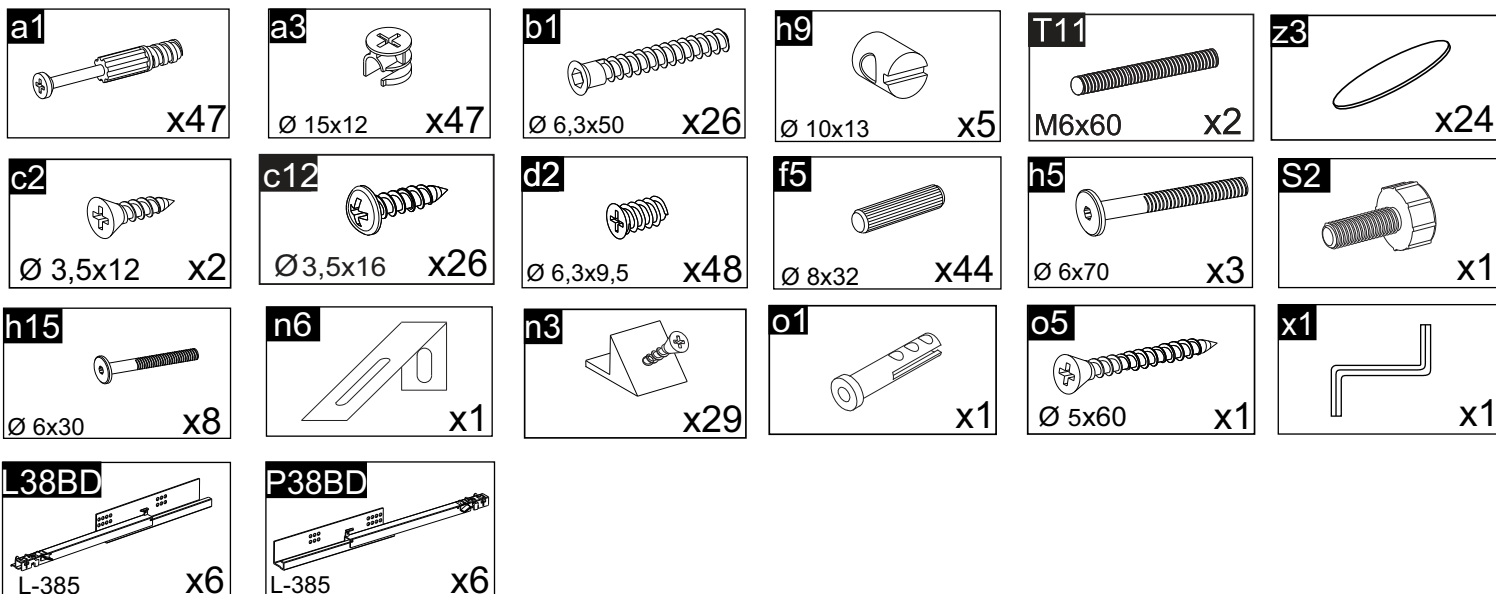

0 10 20 30 40 50 60 70 80 90 100 110 120 130 140 150 mm