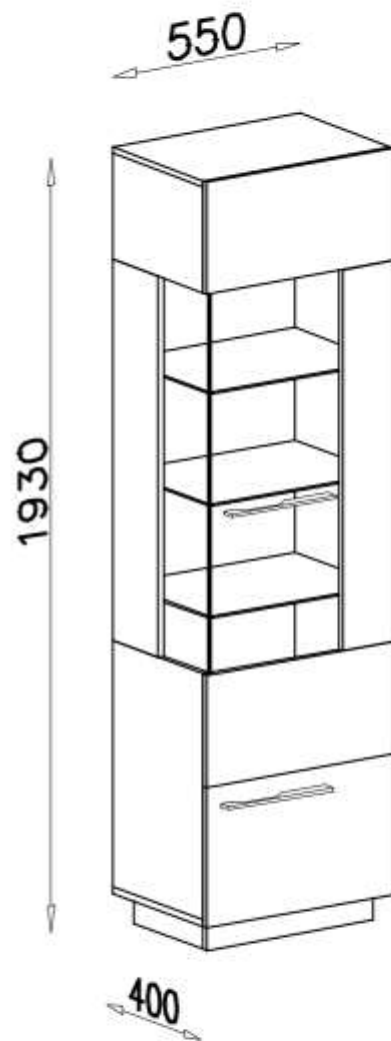

system MONSUN

MN 2P

C  x6	S  x6	K  4 x 20 x6	X  3 x 16 x6	
F  x4	D  x4	G  x6	L  pvc x2	Y  x9
W  GLUE KLEJ x2	E  3 x 20 x50	U  x2	N  M4 x 22 x2	R  LED x3
A  x9	B  x32	T  4 x 16 x17	Z  x1	J  M4 x 12 x2