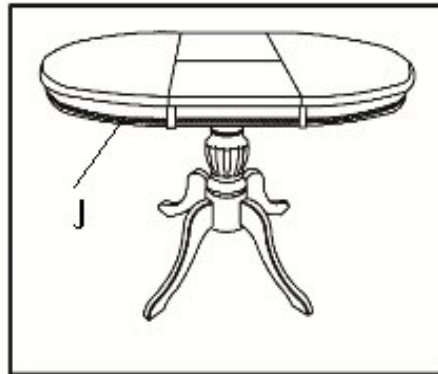

ASSEMBLY INSTRUCTION

MODEL : **OL-T4EX**
(EXTENSION TABLE)

HARDWARE LIST					
NO	NAME	QTY	NO	NAME	QTY
A	FLAT WASHER	12pcs	F	ALLEN KEY	1pc
B	HEX NUT	8pcs	G	JCRC BOLT	4pcs
C	SPRING WASHER	12pcs			
D	BASE GLIDER	4pcs			
E	WRENCH SPANNER	1pcs			