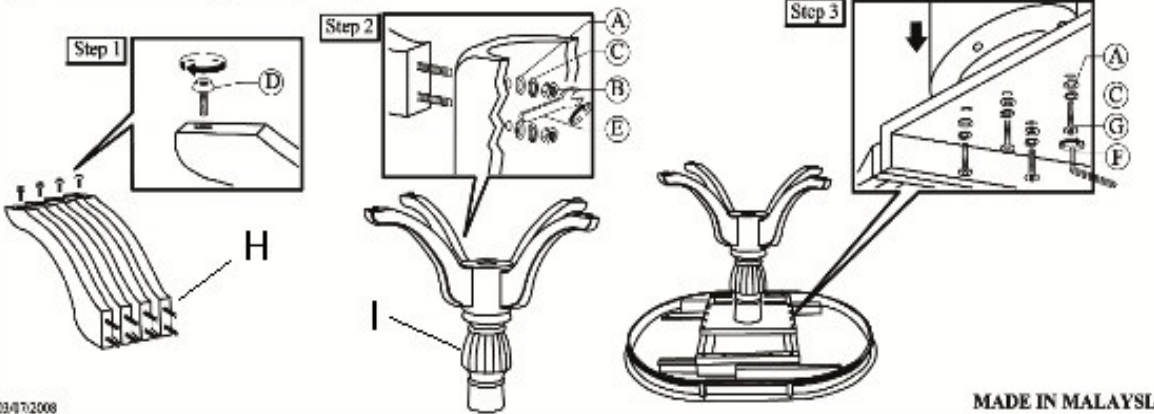

ASSEMBLY INSTRUCTION

MODEL : **OL-T4EX**
(EXTENSION TABLE)

HARDWARE LIST					
NO	NAME	QTY	NO	NAME	QTY
A	FLAT WASHER	12pcs	F	ALLEN KEY	1pc
B	HEX NUT	8pcs	G	JCRC BOLT	4pcs
C	SPRING WASHER	12pcs			
D	BASE GLIDER	4pcs			
E	WRENCH SPANNER	1pcs			