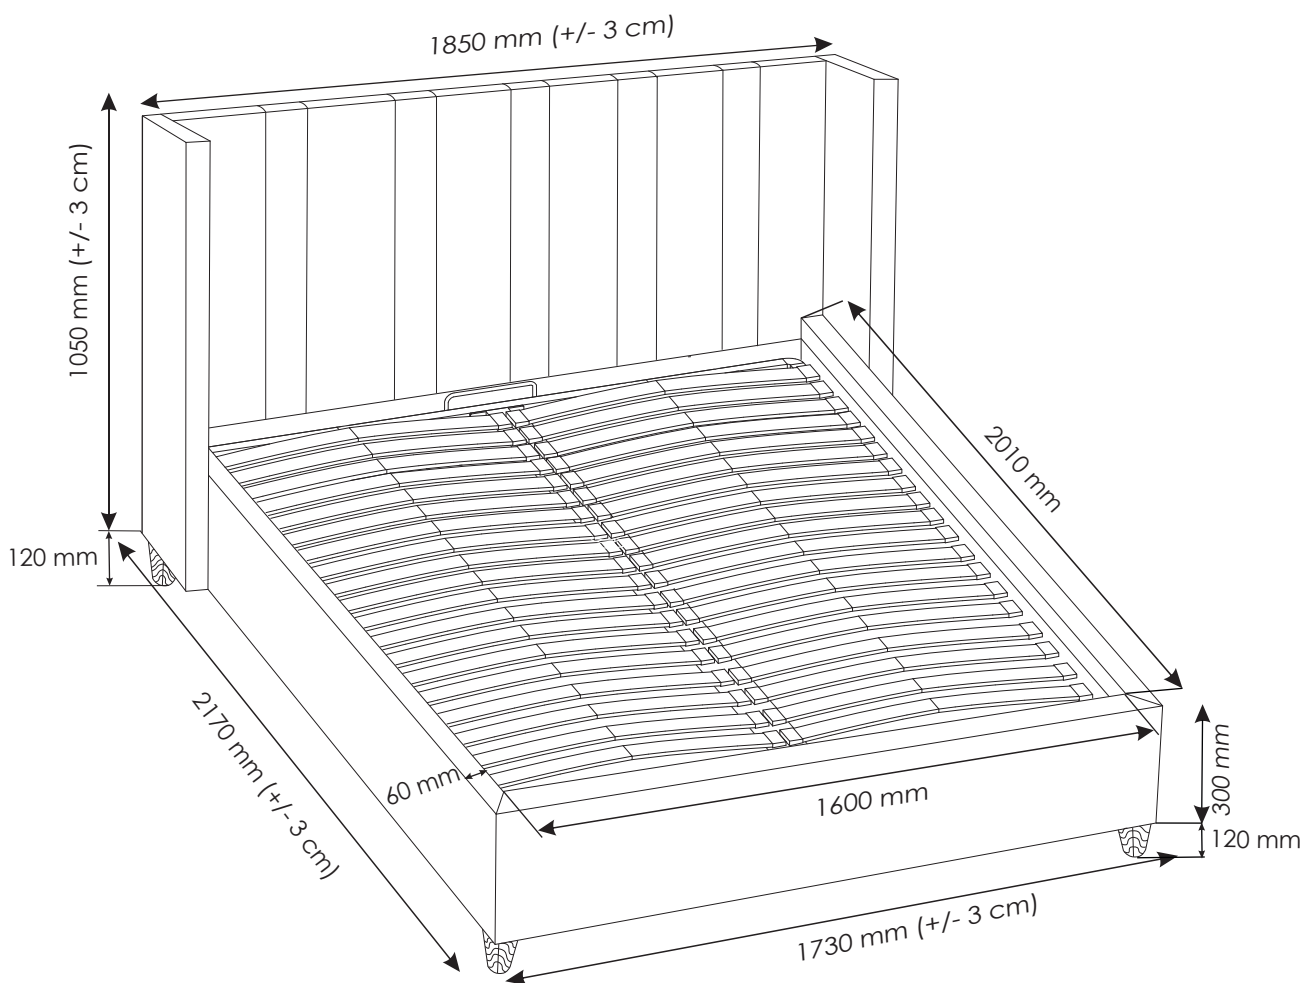

ZENNA (160 cm)

120 MIN

ZENNA (160 cm)

ZENNA (160 cm)

①	1850	1050	240	x1	2/4
②	2070	300	60	x1	1/4
③	2010	200	50	x1	1/4
④	2070	300	60	x1	1/4

⑤	1730	300	60	x1	1/4
⑥	120	70	70	x4	1/4
⑦	135	135	20	x4	1/4
⑧	2010	780	30	x2	3/4

ZENNA (160 cm)

ZENNA (160 cm)

1.1 ▶

1.2 ▶

ZENNA (160 cm)

1.3 ▶

1.4 ▶

ZENNA (160 cm)

2 ▶

ZENNA (160 cm)

3 ▷

ZENNA (160 cm)

4 ▶

5 ▶

ZENNA (160 cm)

6 ▶

17.1 ▶

17.2 ▶

ZENNA (160 cm)

18 ▶

ZENNA (160 cm)