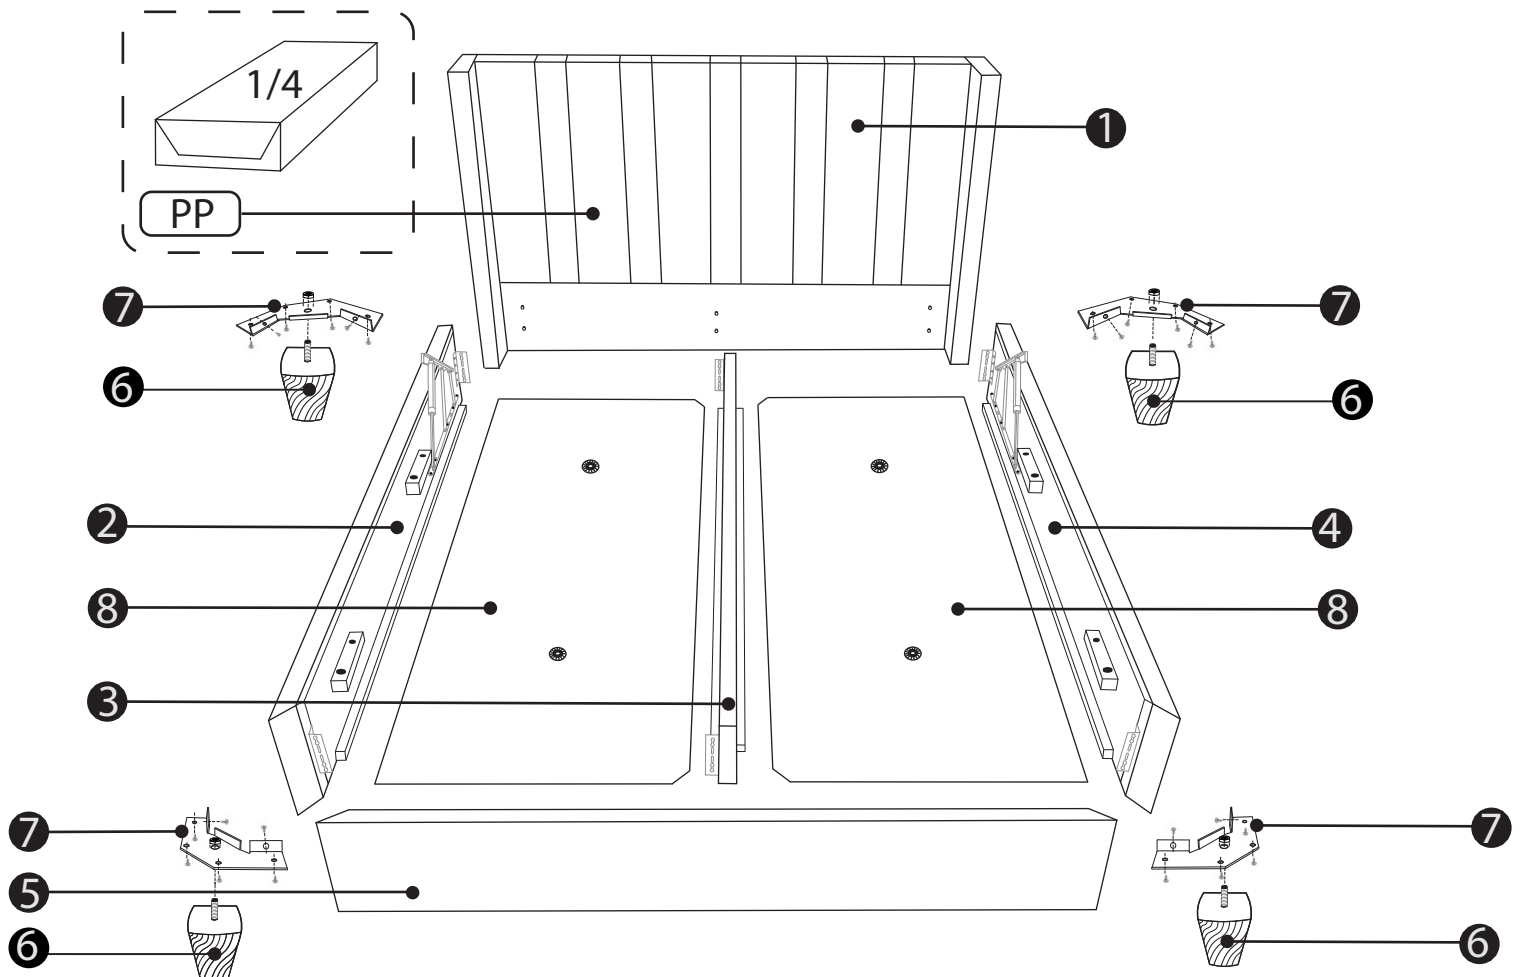

ZENNA (160 cm)

120 MIN

ZENNA (160 cm)

ZENNA (160 cm)

①	1850	1050	240	x1	2/4
②	2070	300	60	x1	1/4
③	2010	200	50	x1	1/4
④	2070	300	60	x1	1/4

⑤	1730	300	60	x1	1/4
⑥	120	70	70	x4	1/4
⑦	135	135	20	x4	1/4
⑧	2010	780	30	x2	3/4

ZENNA (160 cm)

ZENNA (160 cm)

1.1 ▶

1.2 ▶

ZENNA (160 cm)

1.3 ▶

1.4 ▶

ZENNA (160 cm)

2 ▶

ZENNA (160 cm)

3 ▷

ZENNA (160 cm)

4 ▶

5 ▶

ZENNA (160 cm)

6 ▶