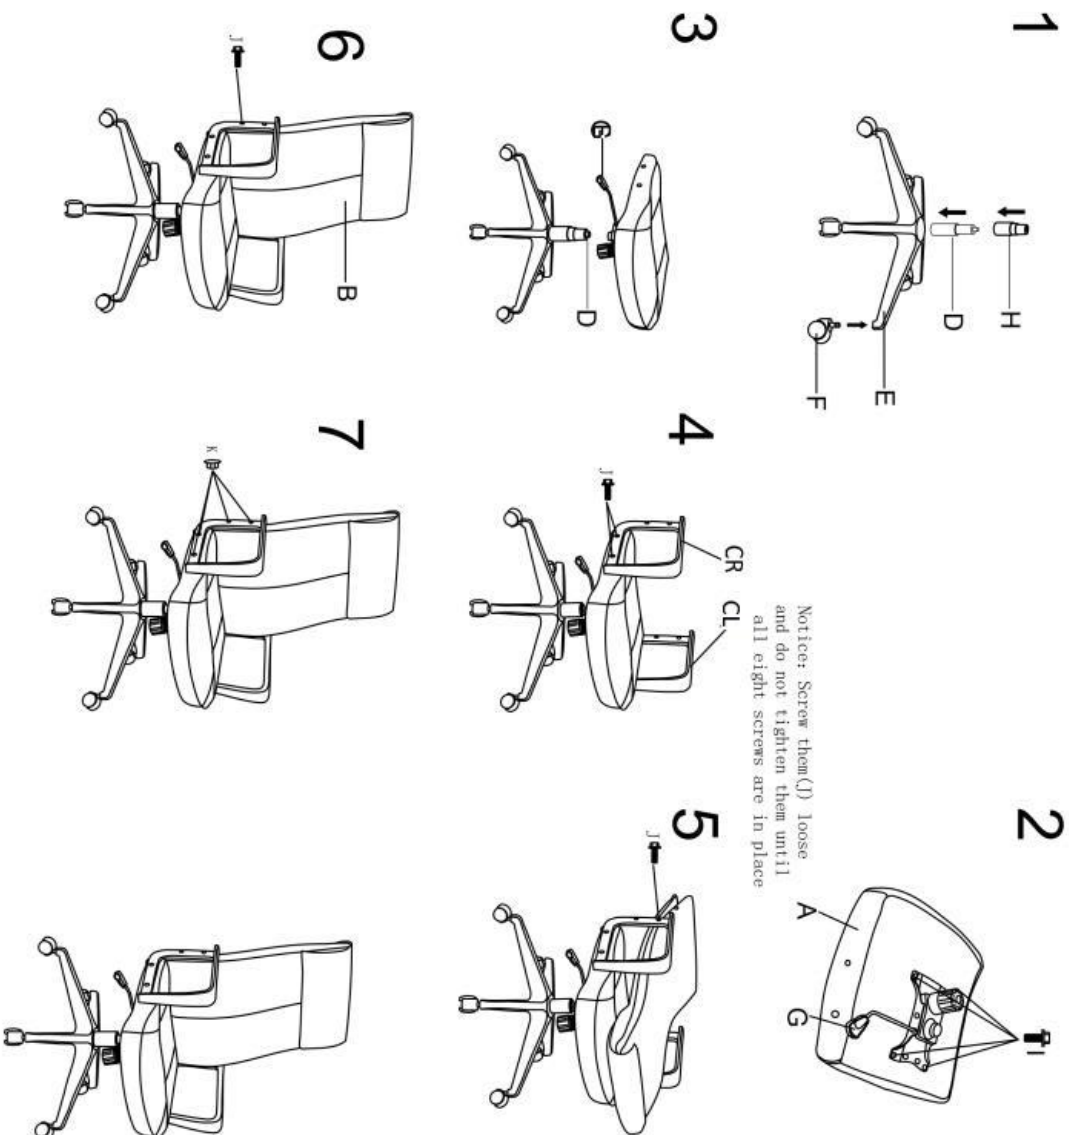

PIETRO

Notice: Screw them (J) loose and do not tighten them until all eight screws are in place

A		1
B		1
CR/CL		1+1
D		1
E		1
F		5
G		1
H		1
I		4
J		8
K		8

HALMAR Sp. z o.o.
 ul. Centralnego Okręgu Przemysłowego 2, 37-450 Stalowa Wola, POLSKA / POLAND
 tel. +48 15 843 28 10, fax: +48 15 842 19 57, e-mail: office@halmar.com.pl