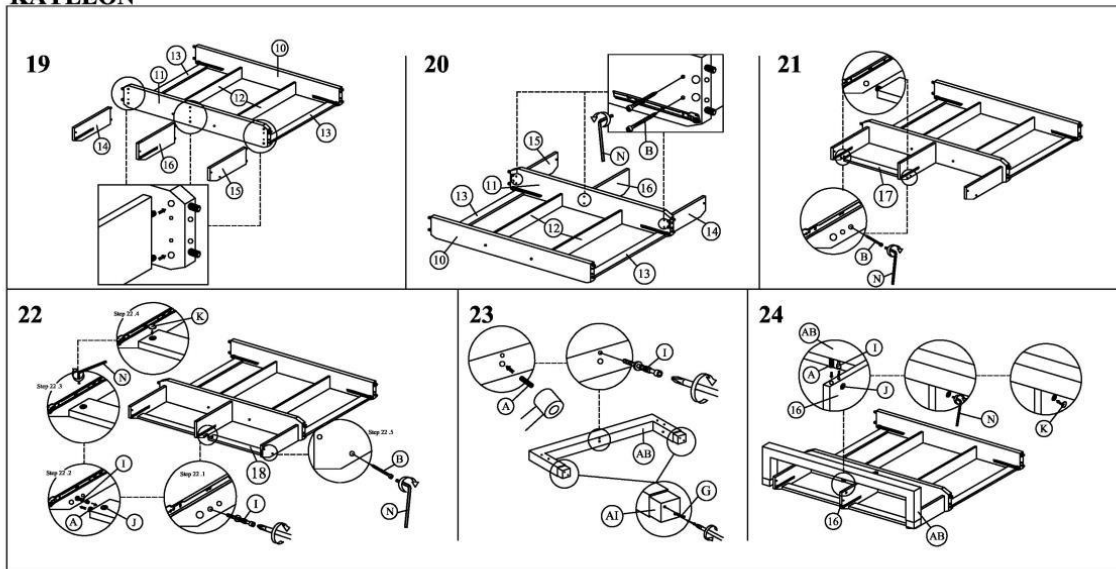

KAYLEON

HALMAR SP.z o.o.
ul. Centralnego Okręgu Przemysłowego 2, 37-450 Stalowa Wola, POLSKA / POLAND
tel.: 48 15 843 28 10, fax: 48 15 842 19 57, e-mail: office@halmar.com.pl

KAYLEON