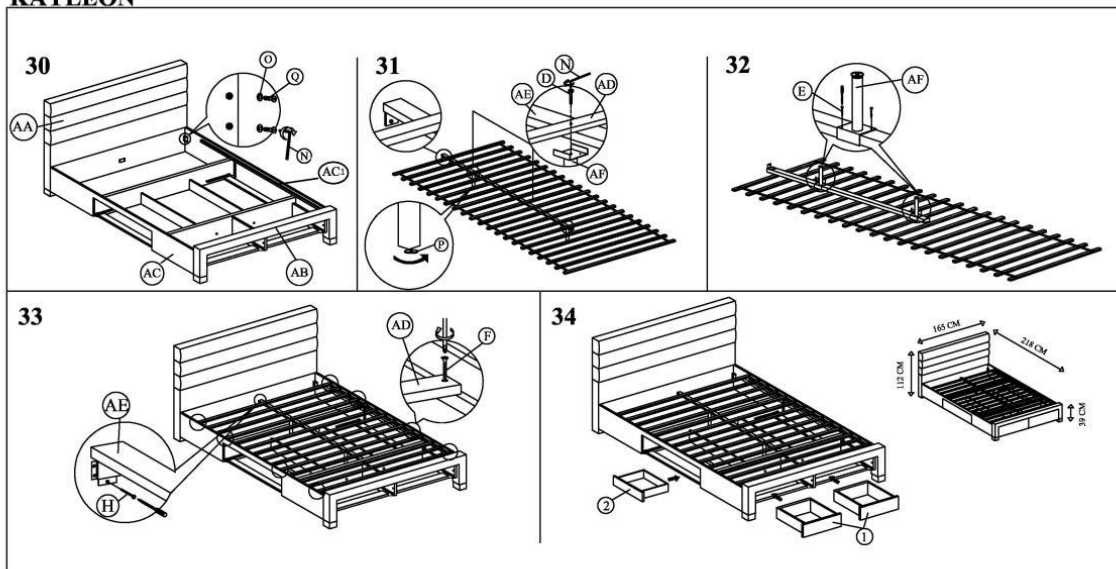

KAYLEON

HALMAR SP.z o.o.
ul. Centralnego Okręgu Przemysłowego 2, 37-450 Stalowa Wola, POLSKA / POLAND
tel.: +48 15 843 28 10, fax: +48 15 842 19 57, e-mail: office@halmar.com.pl

KAYLEON