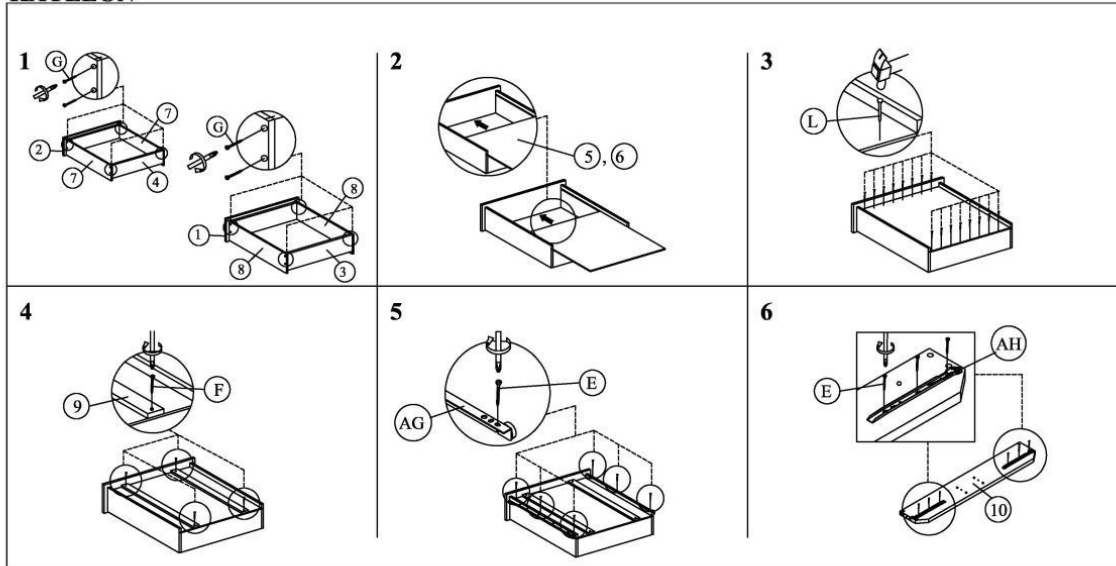

KAYLEON

Item AA A Headboard 1 pc	Item AB B Footboard 1 pc	Item AC C Side Rail 1 pc	Item AC1 C1 Side Rail 1 pc	Item A Z2 Plastic Dowel (8 x 25) 31 pcs	Item B Z3 JCBC W M6 x 40 17 pcs	Item C Z4 JCBC M6 x 40 2 pcs
Item AD D Slat 1 pc	Item AE E Center Rail 1 pc	Item AF F Support leg 2 pcs	Item AG G Drawer Slide 500 8 pcs	Item AH H Drawer Slide 500 8 pcs	Item AI I Support leg 4 pcs	Item D Z5 JCBC M6 x 60 2 pcs
Item 1 J Big Drawer Front Panel 2 pcs	Item 2 K Small Drawer Front Panel 2 pcs	Item 3 L Big Drawer Back Panel 2 pcs	Item 4 M Small Drawer Back Panel 2 pcs	Item E Z6 CSK M3.5 x 1.6 mm 50 pcs	Item F Z7 CSK M4 x 32 mm 20 pcs	Item G Z8 CSK M4 x 50mm 40 pcs
Item 5 N Big Drawer Bottom Panel 2 pcs	Item 6 O Small Drawer Bottom Panel 2 pcs	Item 7 P Small Drawer Side Panel 4 pcs	Item 8 Q Big Drawer Side Panel 4 pcs	Item H Z9 CSK M4 x 25 mm 10 pcs	Item I Z10 Mini Fix Bolt 10 pcs	Item J Z11 Mini Fix Housing 10 pcs
Item 9 R Big Drawer Bottom Panel 6 pcs	Item 10 S Small Drawer Bottom Panel 1 pc	Item 11 T Small Drawer Side Panel 1 pc	Item 12 U Big Drawer Side Panel 2 pcs	Item K Z12 Mini Fix Cap 10 pcs	Item L Z13 Power Nail 1/4 52 pcs	Item M Z14 White Nail Leg 16 pcs
Item 13 V Big Drawer Bottom Panel 2 pcs	Item 14 W Small Drawer Bottom Panel 1 pc	Item 15 X Small Drawer Side Panel 1 pc	Item 16 Y Big Drawer Side Panel 1 pc	Item N Z15 Allen Key 65 mm 1 pc	Item O Z16 M6 Flat Washer 10 pcs	Item P Z17 Adjuster 2 pcs
Item 17 Z Big Drawer Bottom Panel 1 pc	Item 18 Z1 Small Drawer Bottom Panel 1 pc			Item Q Z18 JCBC M6 x 30 8 pcs		

1/7

KAYLEON

2/7