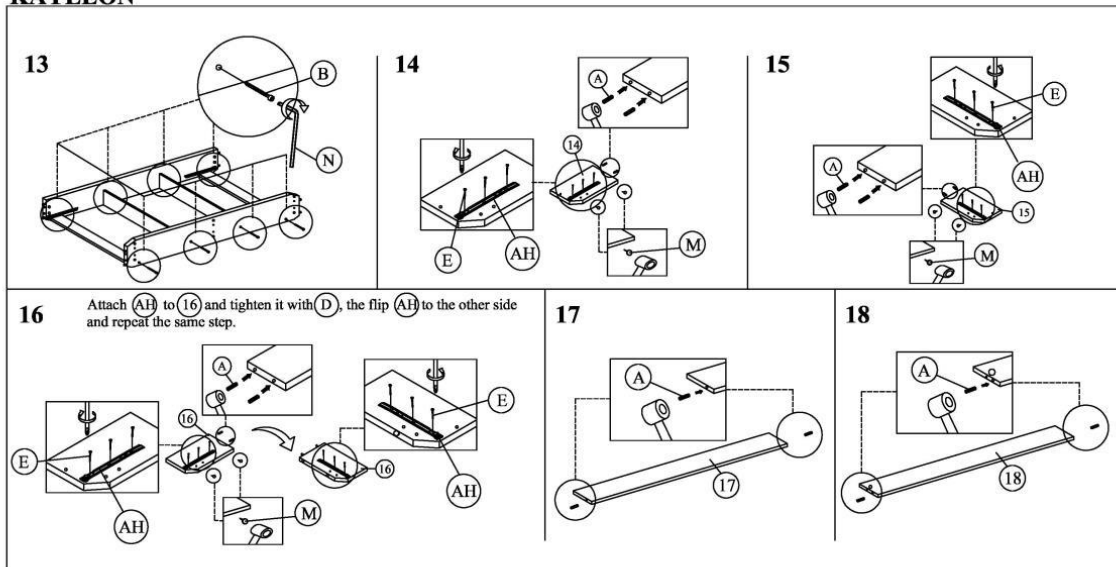

KAYLEON

3/7

KAYLEON

4/7