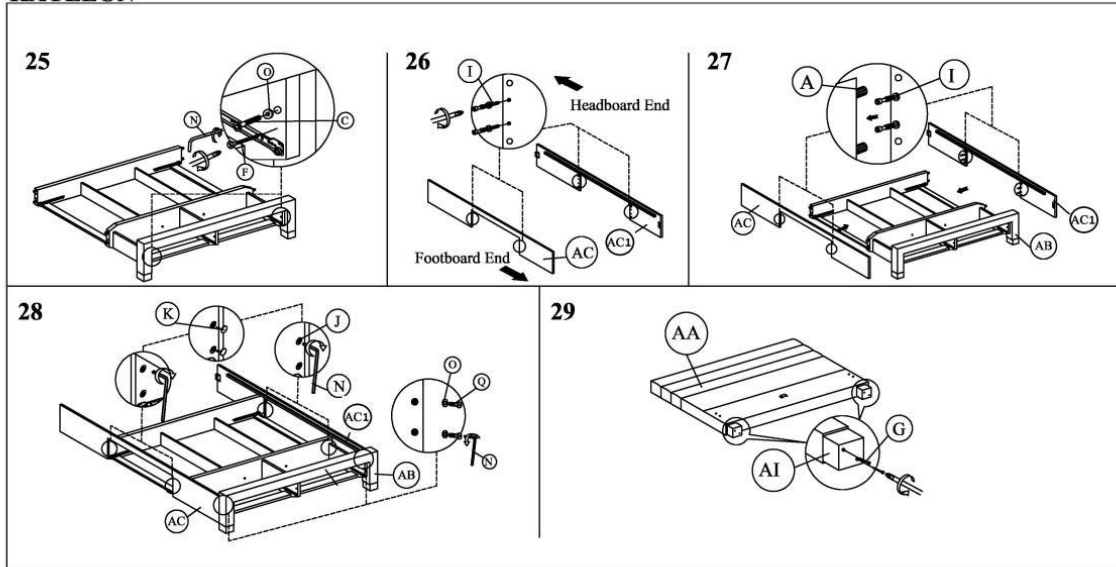

KAYLEON

HALMAR SP.z o.o.
ul. Centralnego Okręgu Przemysłowego 2, 37-450 Stalowa Wola, POLSKA / POLAND
tel.: +48 15 843 28 10, fax: +48 15 842 19 57, e-mail: office@halmar.com.pl

KAYLEON