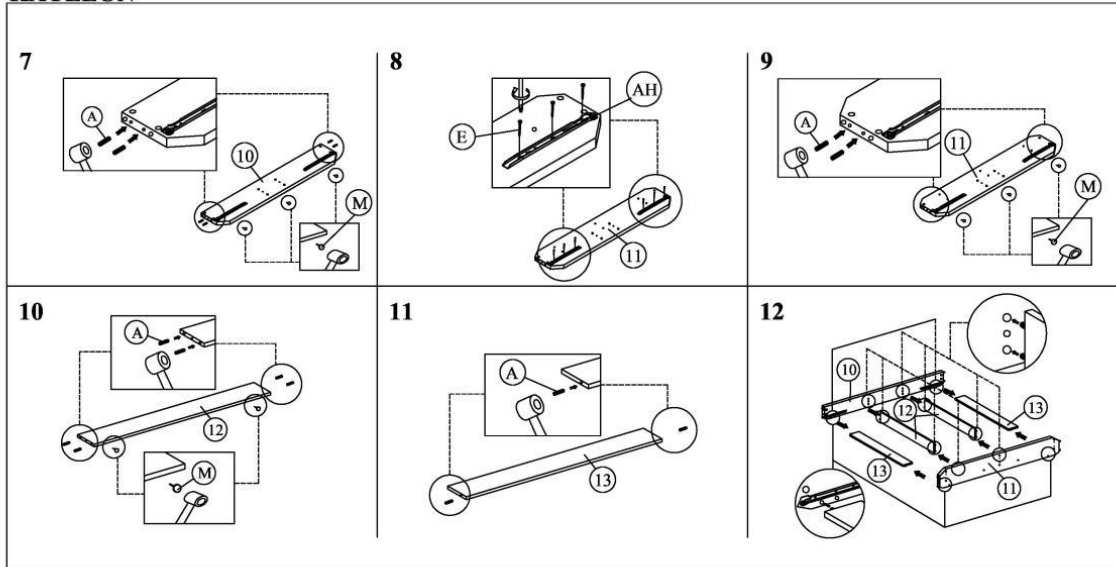

KAYLEON

3/7

KAYLEON

4/7