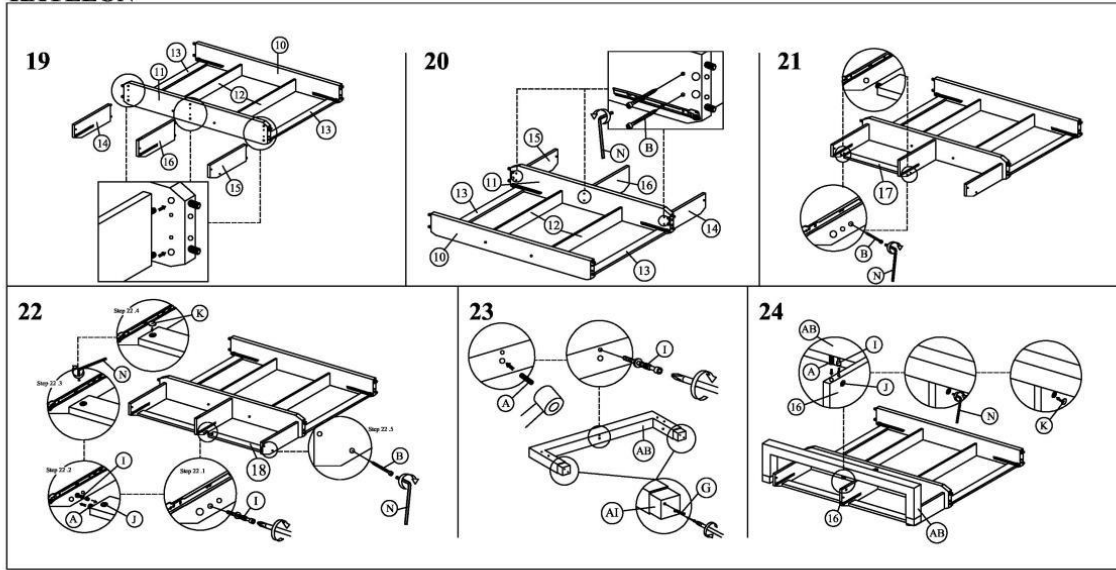

KAYLEON

HALMAR SP.z o.o.
ul. Centralnego Okręgu Przemysłowego 2, 37-450 Stalowa Wola, POLSKA / POLAND
tel.: 48 15 843 28 10, fax: 48 15 842 19 57, e-mail: office@halmar.com.pl

KAYLEON