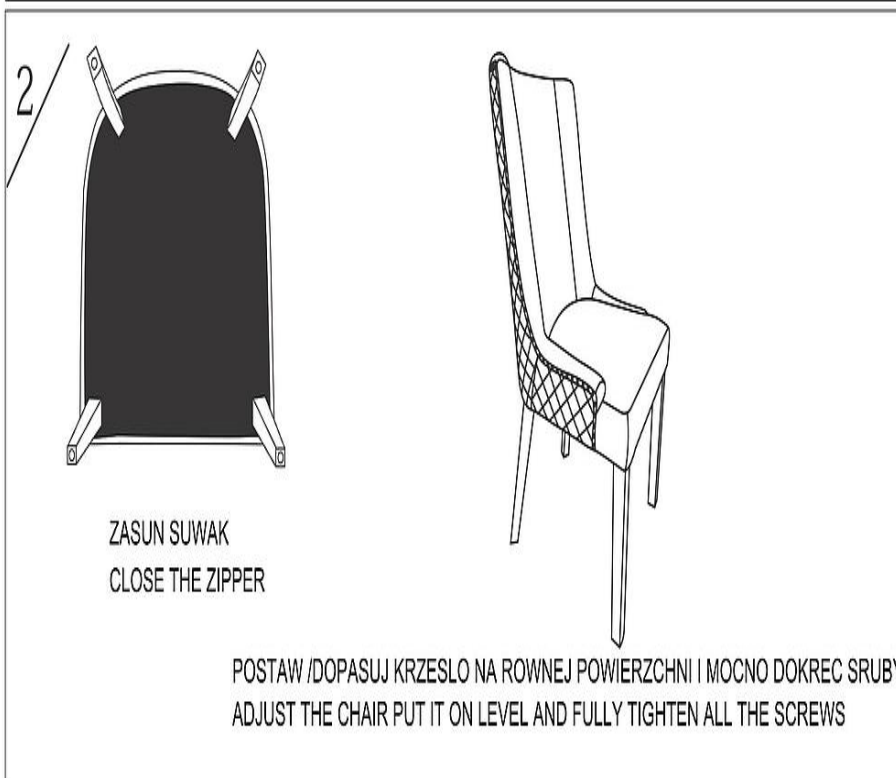

IMPORTER / IMPORTED BY: SIGNAL MEBLE
 UL. KILINSKIEGO 35B 27-400 OSTROWIEC SW. POLAND
 WYPRODUKOWANO W CHINACH / MADE IN CHINA

LEON

Ax1  Seat	Bx2  Front legs
Cx2  Back legs	Dx4  M8x55mm
Ex4  M8x65mm	Fx1  M8
Gx8  M8x22x1.5mm	Hx8  M8