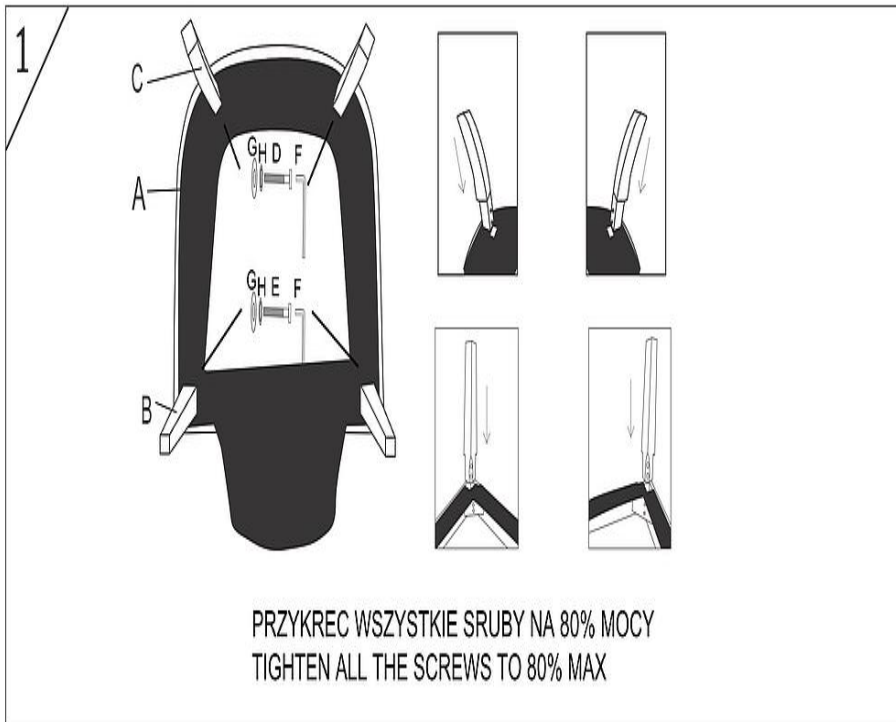

IMPORTER / IMPORTED BY: SIGNAL MEBLE
 UL. KILINSKIEGO 35B 27-400 OSTROWIEC SW. POLAND
 WYPRODUKOWANO W CHINACH / MADE IN CHINA

LEON

Ax1  Seat	Bx2  Front legs
Cx2  Back legs	Dx4  M8x55mm
Ex4  M8x65mm	Fx1  M8
Gx8  M8x22x1.5mm	Hx8  M8