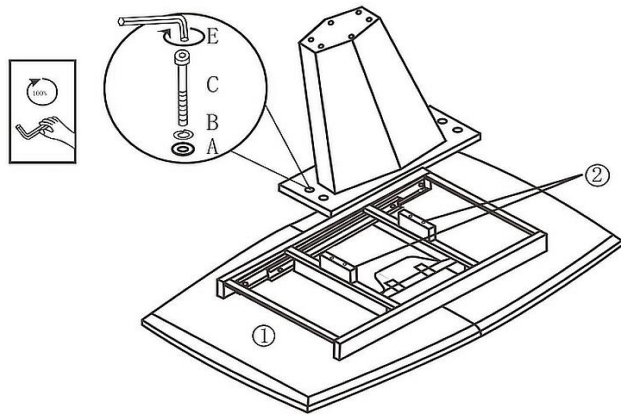

IMPORTER / IMPORTED BY:
SIGNAL MEBLE
UL. KILIŃSKIEGO 35B
27-400 OSTROWIEC ŚW.
POLAND
WYPRODUKOWANO W CHINACH / MADE IN CHINA

HOUSTON

A (∅22X1.5MM) X 14	B (M8) X 14	C (M8X120MM) X 4	D (M8X50MM) X 10	E (M6) X 1
① x1	② x2	③ x1		
④ x1	⑤ x1			

1

2