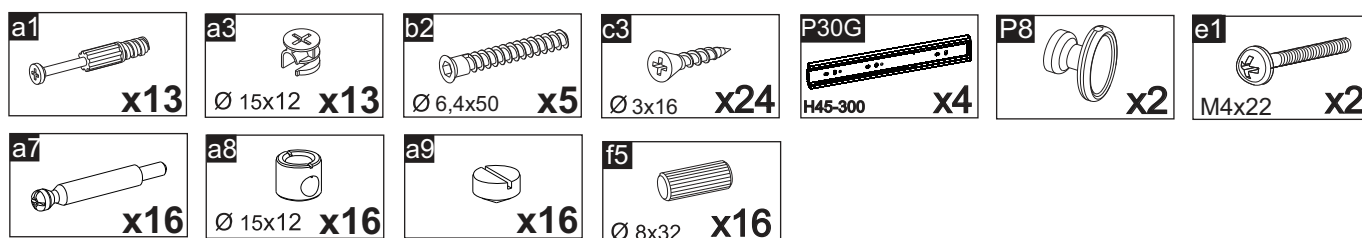

1200 x 650 x 780

EN

Returns of the assembled furniture will not be accepted.

Before attempting to assembly this product please check the contents of the package. If any components are missing or damaged, please contact the retailer from whom you bought this product.

PL

Zwroty skręconych mebli nie są przyjmowane.

Przed przystąpieniem do montażu należy sprawdzić czy nie brakuje żadnych części oraz czy nie są uszkodzone. Jeżeli brakuje części lub są uszkodzona, proszę skontaktować się z lokalnym dostawcą.