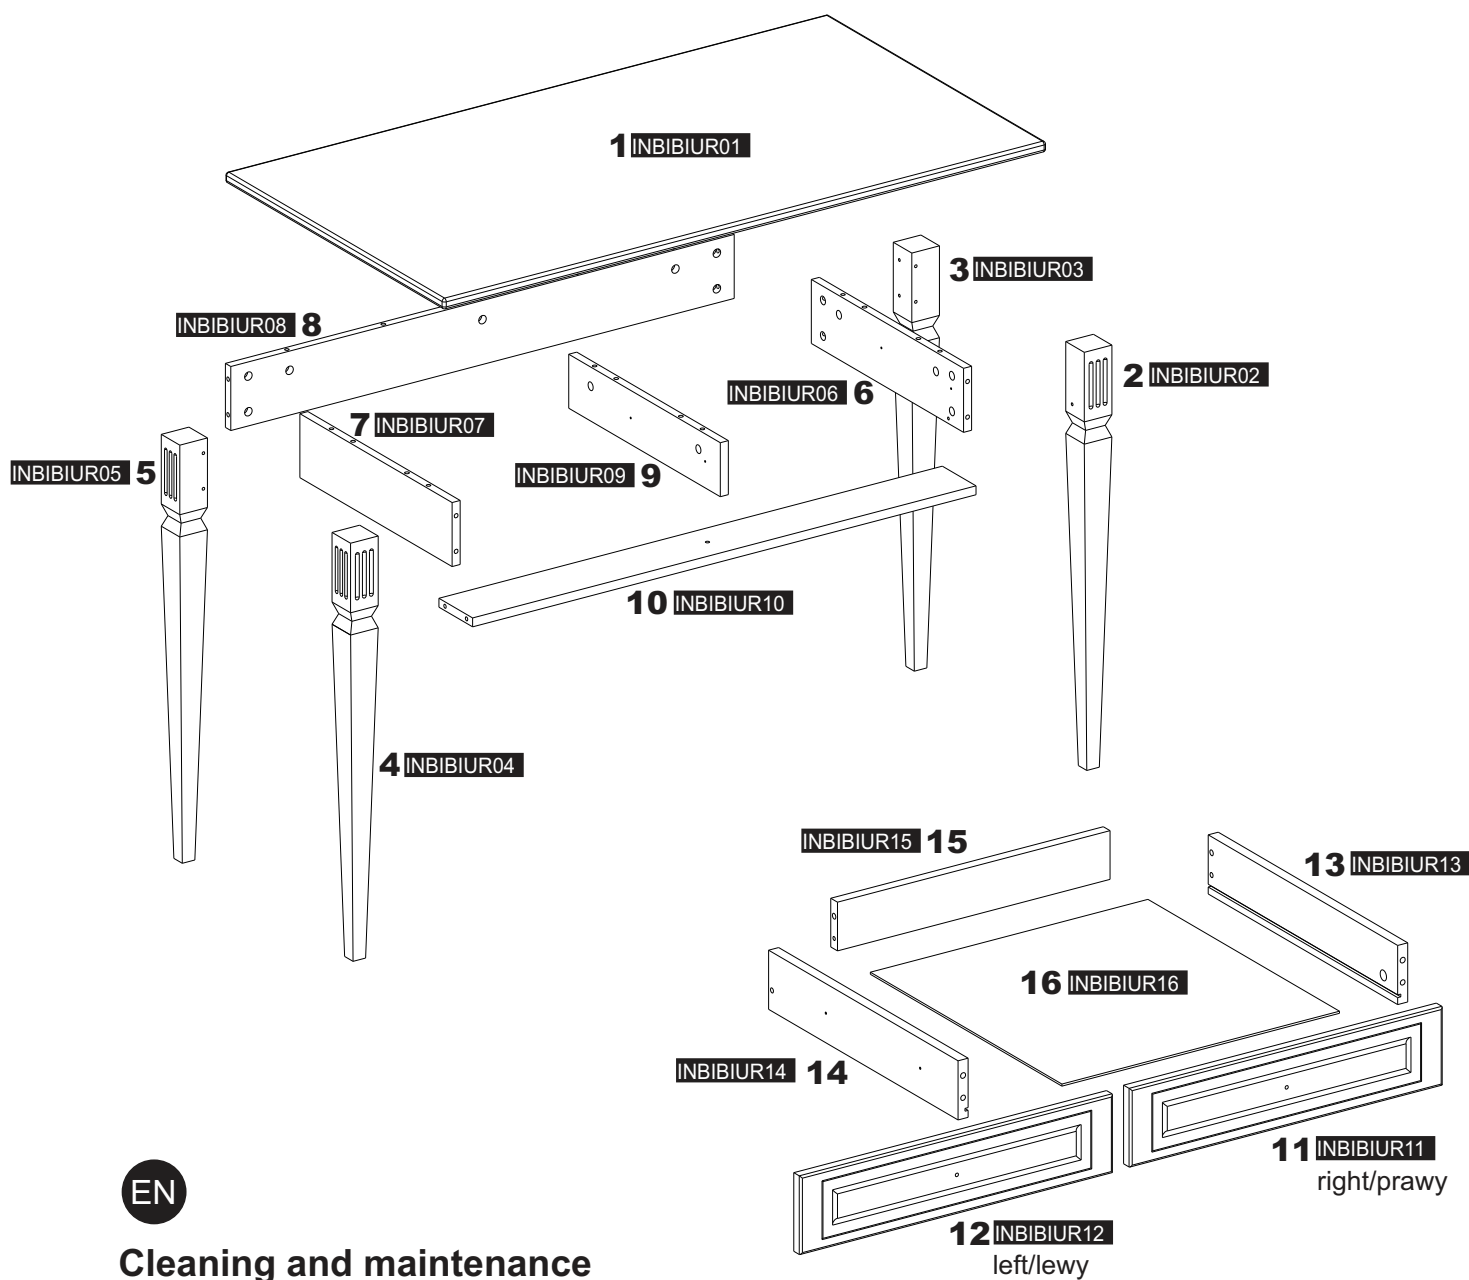

EN

Cleaning and maintenance

1. Use generally available furniture cleaning detergents.
2. Do not use aggressive detergents and always read the detergent's usage instructions.
3. Do not use hard brushes or any other harsh materials that could streak the surface of the furniture.

PL

Czyszczenie i pielęgnacja

1. Używać należy ogólnie dostępnych środków ochrony mebli drewnianych.
2. Nie stosować agresywnych środków czyszczących i zawsze zapoznać się z uwagami producenta tego preparatu.
3. Nie stosować twardych szczotek czy szorstkich ścierek mogących porysować powierzchnie mebli.