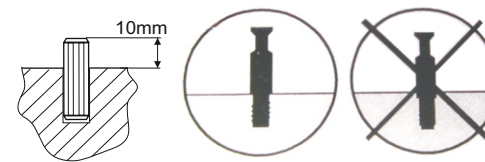

EN

Bellamy
27 Kościuszki Street
38-500 Sanok
www.bellamy.pl
biuro@bellamy.pl

PL

Bellamy
Ul. Kościuszki 27
38-500 Sanok
www.bellamy.pl
biuro@bellamy.pl

770 x 225 x 400

EN

Returns of the assembled furniture will not be accepted.

Before attempting to assembly this product please check the contents of the package. If any components are missing or damaged, please contact the retailer from whom you bought this product.

PL

Zwroty skrzyżonych mebli nie są przyjmowane.

Przed przystąpieniem do montażu należy sprawdzić czy nie brakuje żadnych części oraz czy nie są uszkodzone. Jeżeli brakuje części lub są uszkodzona, proszę skontaktować się z lokalnym dostawcą.

EN

Cleaning and maintenance

1. Use generally available furniture cleaning detergents.
2. Do not use aggressive detergents and always read the detergent's usage instructions.
3. Do not use hard brushes or any other harsh materials that could streak the surface of the furniture.

PL

Czyszczenie i pielęgnacja

1. Używać należy ogólnie dostępnych środków ochrony mebli drewnianych.
2. Nie stosować agresywnych środków czyszczących i zawsze zapoznać się z uwagami producenta tego preparatu.
3. Nie stosować twardych szczotek czy szorstkich ścierek mogących porysować powierzchnie mebli.