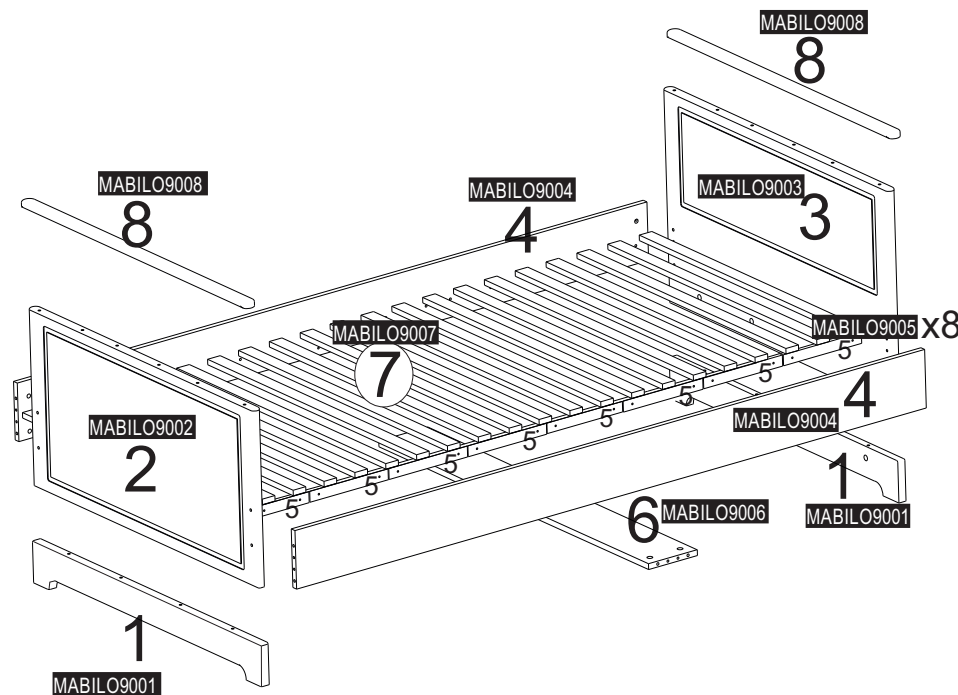

EN

Cleaning and maintenance

1. Use generally available furniture cleaning detergents.
2. Do not use aggressive detergents and always read the detergent's usage instructions.
3. Do not use hard brushes or any other harsh materials that could streak the surface of the furniture.

PL

Czyszczenie i pielęgnacja

1. Używać należy ogólnie dostępnych środków ochrony mebli drewnianych.
2. Nie stosować agresywnych środków czyszczących i zawsze zapoznać się z uwagami producenta tego preparatu.
3. Nie stosować twardych szczotek czy szorstkich ścierek mogących porysować powierzchnie mebli.