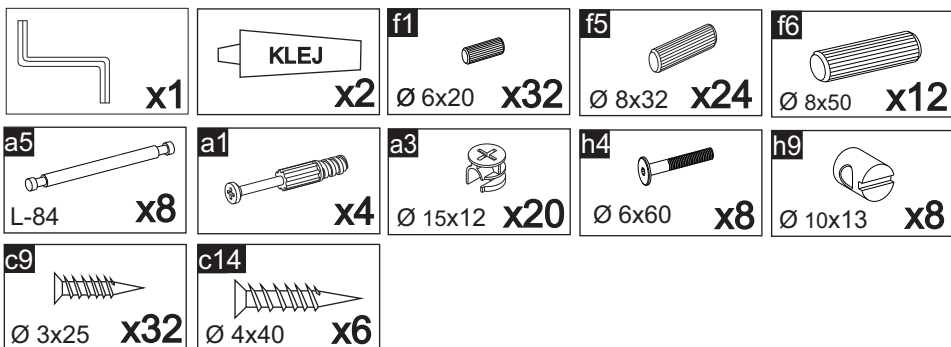

EN

Cleaning and maintenance

1. Use generally available furniture cleaning detergents.
2. Do not use aggressive detergents and always read the detergent's usage instructions.
3. Do not use hard brushes or any other harsh materials that could streak the surface of the furniture.

PL

Czyszczenie i pielęgnacja

1. Używać należy ogólnie dostępnych środków ochrony mebli drewnianych.
2. Nie stosować agresywnych środków czyszczących i zawsze zapoznać się z uwagami producenta tego preparatu.
3. Nie stosować twardych szczotek czy szorstkich ścierek mogących porysować powierzchnie mebli.