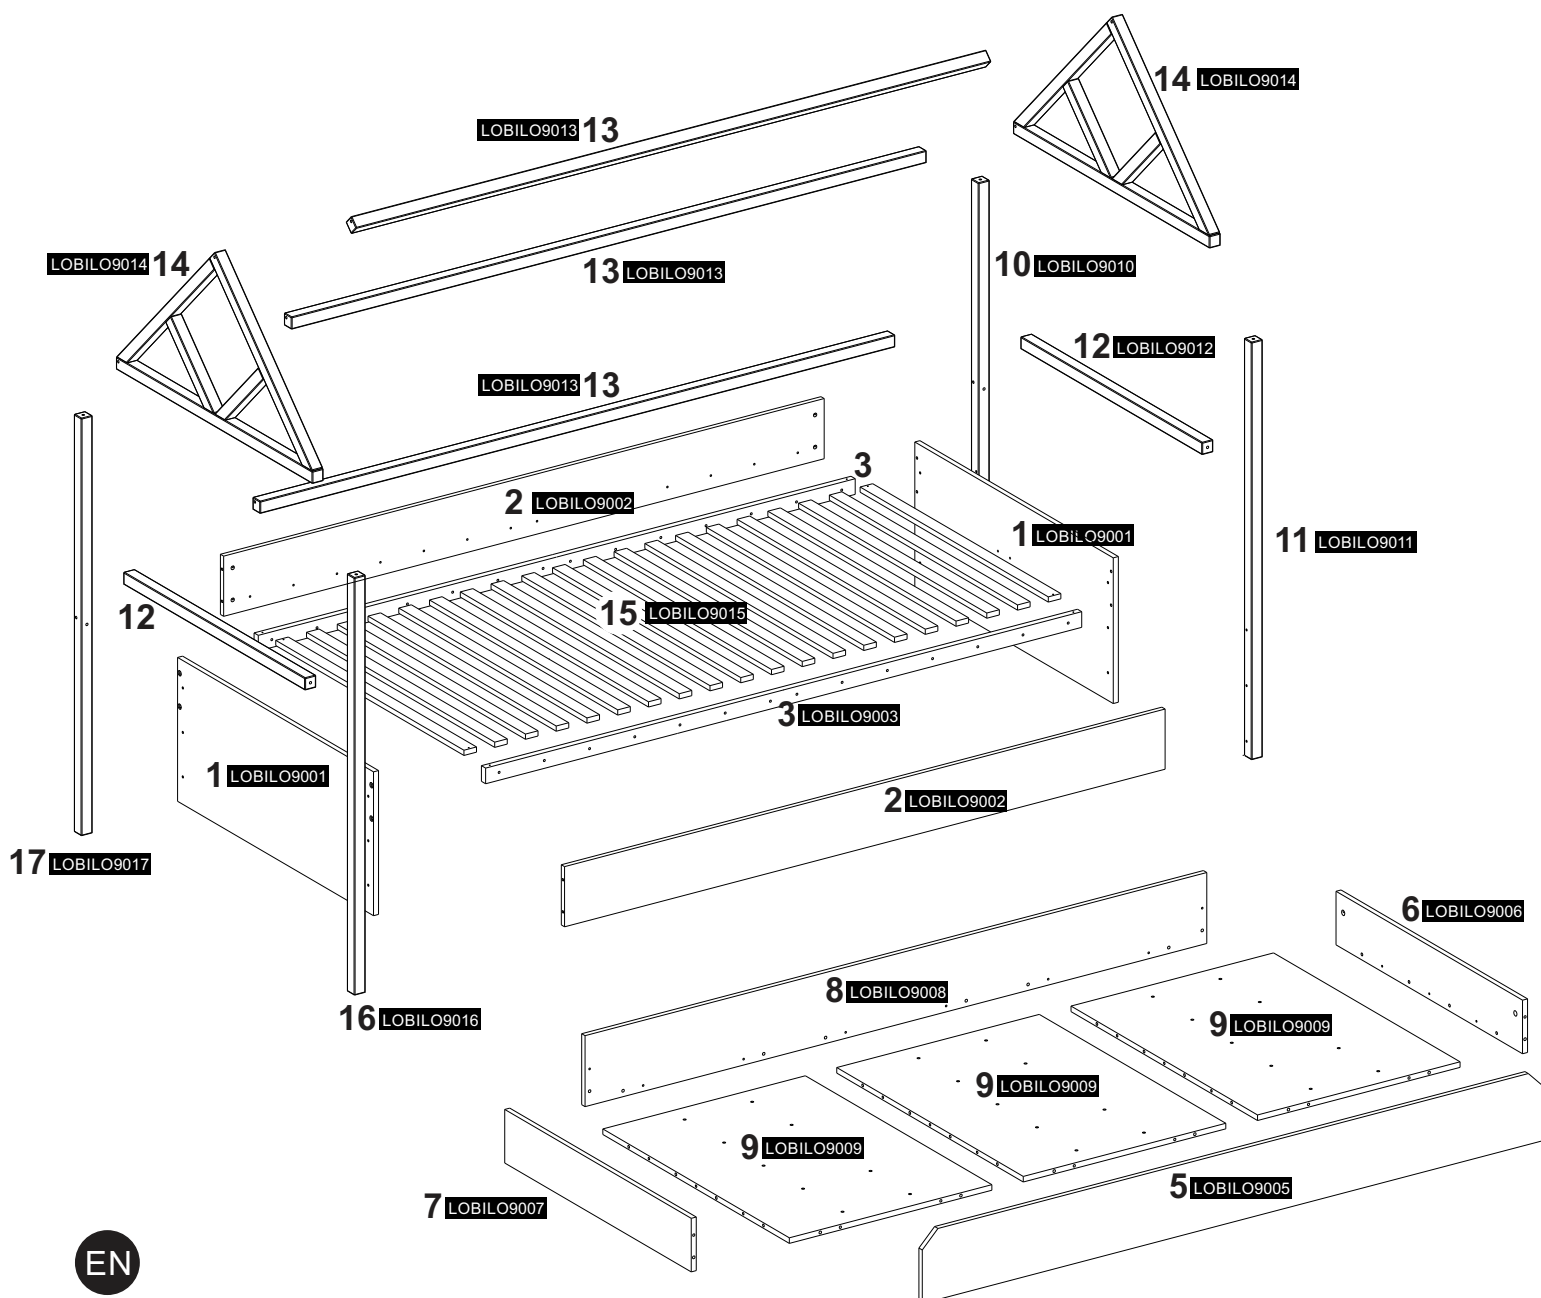

EN

Cleaning and maintenance

1. Use generally available furniture cleaning detergents.
2. Do not use aggressive detergents and always read the detergent's usage instructions.
3. Do not use hard brushes or any other harsh materials that could streak the surface of the furniture.

PL

Czyszczenie i pielęgnacja

1. Używać należy ogólnie dostępnych środków ochrony mebli drewnianych.
2. Nie stosować agresywnych środków czyszczących i zawsze zapoznać się z uwagami producenta tego preparatu.
3. Nie stosować twardych szczotek czy szorstkich ścierek mogących porysować powierzchnie mebli.