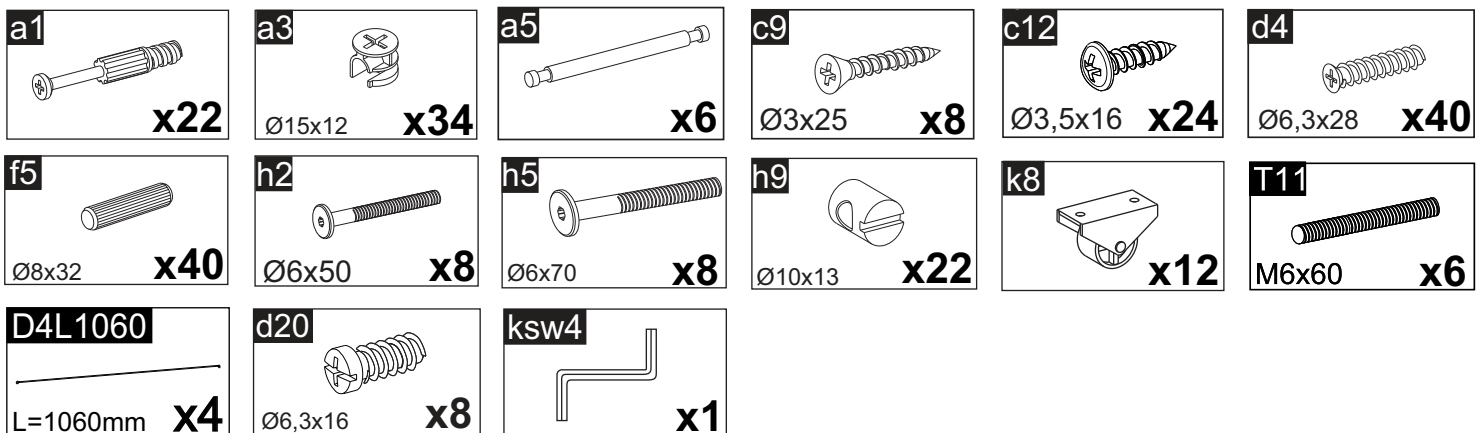

0 10 20 30 40 50 60 70 80 90 100 110 120 130 140 150 mm