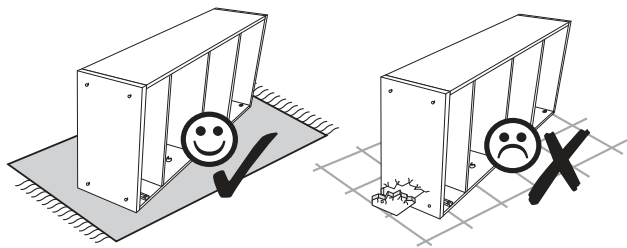

EN Cleaning and maintenance

1. Use generally available furniture cleaning detergents.
2. Do not use aggressive detergents and always read the detergent's usage instructions.
3. Do not use hard brushes or any other harsh materials that could streak the surface of the furniture.

PL Czyszczenie i pielęgnacja

1. Używać należy ogólnie dostępnych środków ochrony mebli drewnianych.
2. Nie stosować agresywnych środków czyszczących i zawsze zapoznać się z uwagami producenta tego preparatu.
3. Nie stosować twardych szczotek czy szorstkich ścierek mogących porysować powierzchnie mebli.

FR Nettoyage et entretien

1. Utiliser les détergents habituels pour meubles.
2. Ne pas utiliser de détergents trop abrasifs et toujours lire les notices d'utilisation de chaque produit.
3. Ne pas utiliser de brosses trop fortes et ou d'autres matériaux abrasifs qui pourraient abîmer la surface du meuble.

D Reinigung und Pflege

1. Bitte verwenden Sie allgemein zugängliche Möbelschutzmittel.
2. Verwenden Sie keine aggressiven Reinigungsmittel. VorAnwendung ist immer die Gebrauchsanweisung des Herstellers des jeweiligen Reinigungsmittels zu beachten.
3. Verwendung harter Bürsten und rauer Lappen kann die Oberfläche der Möbel beschädigen.