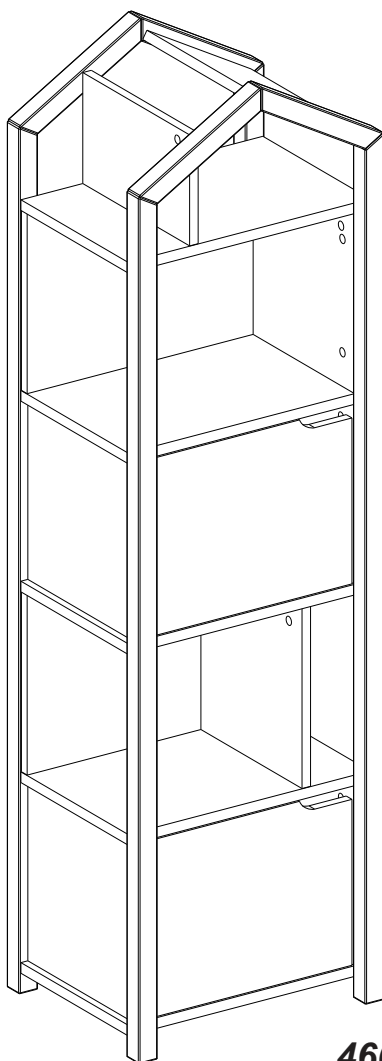

# Manhattan Joey

Shelving unit / Regał / Étagère / Regal

**460 x 370 x 1600**

**EN Returns of the assembled furniture will not be accepted.**

Before attempting to assembly this product please check the contents of the package. If any components are missing or damaged, please contact the retailer from whom you bought this product.