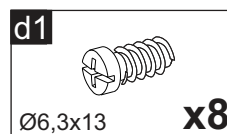

EN Cleaning and maintenance

1. Use generally available furniture cleaning detergents.
2. Do not use aggressive detergents and always read the detergent's usage instructions.
3. Do not use hard brushes or any other harsh materials that could streak the surface of the furniture.

PL Czyszczenie i pielęgnacja

1. Używać należy ogólnie dostępnych środków ochrony mebli drewnianych.
2. Nie stosować agresywnych środków czyszczących i zawsze zapoznać się z uwagami producenta tego preparatu.
3. Nie stosować twardych szczotek czy szorstkich ścierek mogących porysować powierzchnie mebli.

FR Nettoyage et entretien

1. Utiliser les détergents habituels pour meubles.
2. Ne pas utiliser de détergents trop abrasifs et toujours lire les notices d'utilisation de chaque produit.
3. Ne pas utiliser de brosses trop fortes et ou d'autres matériaux abrasifs qui pourraient abîmer la surface du meuble.

D Reinigung und Pflege

1. Bitte verwenden Sie allgemein zugängliche Möbelschutzmittel.
2. Verwenden Sie keine aggressiven Reinigungsmittel. VorAnwendung ist immer die Gebrauchsanweisung des Herstellers des jeweiligen Reinigungsmittels zu beachten.
3. Verwendung harter Bürsten und rauer Lappen kann die Oberfläche der Möbel beschädigen.