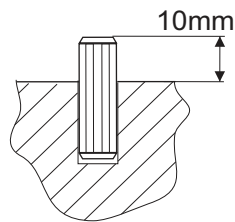

EN Cleaning and maintenance

1. Use generally available furniture cleaning detergents.
2. Do not use aggressive detergents and always read the detergent's usage instructions.
3. Do not use hard brushes or any other harsh materials that could streak the surface of the furniture.

PL Czyszczenie i pielęgnacja

1. Używać należy ogólnie dostępnych środków ochrony mebli drewnianych.
2. Nie stosować agresywnych środków czyszczących i zawsze zapoznać się z uwagami producenta tego preparatu.
3. Nie stosować twardych szczotek czy szorstkich ścierek mogących porysować powierzchnie mebli.

FR Nettoyage et entretien

1. Utiliser les détergents habituels pour meubles.
2. Ne pas utiliser de détergents trop abrasifs et toujours lire les notices d'utilisation de chaque produit.
3. Ne pas utiliser de brosses trop fortes et ou d'autres matériaux abrasifs qui pourraient abîmer la surface du meuble.

D Reinigung und Pflege

1. Bitte verwenden Sie allgemein zugängliche Möbelschutzmittel.
2. Verwenden Sie keine aggressiven Reinigungsmittel. VorAnwendung ist immer die Gebrauchsanweisung des Herstellers des jeweiligen Reinigungsmittels zu beachten.
3. Verwendung harter Bürsten und rauer Lappen kann die Oberfläche der Möbel beschädigen.