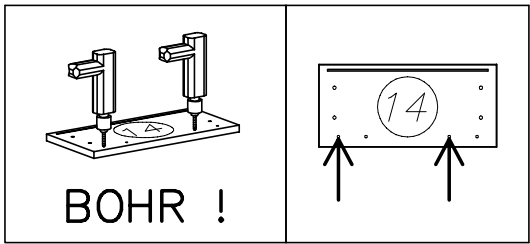

MORENA

Stolik nocny lewy

Z  x1	N  M4 x 22 x4	G  x4	K  6 x 13 x8
W  x2	E  3 x 20 x30	U  x2	D  30cm x1
A  x2	B  x32	T  4 x 16 x12	H  40cm x1

I

II

III

IV

V