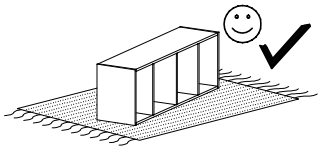

MORENA

Stolik nocny lewy

Z  x1	N  M4 x 22 x4	G  x4	K  6 x 13 x8
W  x2	E  3 x 20 x30	U  x2	D  30cm x1
A  x2	B  x32	T  4 x 16 x12	H  40cm x1

I

II

III

IV

V