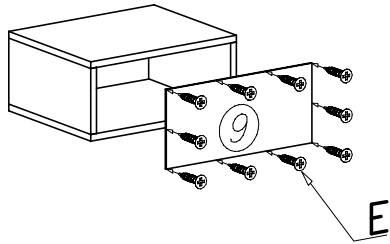

MORENA

Stolik nocny lewy

Z  x1	N  M4 x 22 x4	G  x4	K  6 x 13 x8
W  x2	E  3 x 20 x30	U  x2	D  30cm x1
A  x2	B  x32	T  4 x 16 x12	H  40cm x1

I

II

III

IV

V