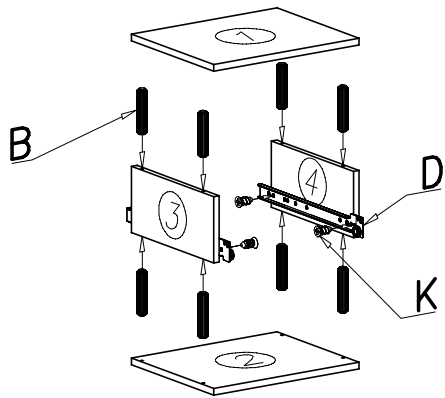

MORENA

Stolik nocny lewy

Z  x1	N  M4 x 22 x4	G  x4	K  6 x 13 x8
W  x2	E  3 x 20 x30	U  x2	D  30cm x1
A  x2	B  x32	T  4 x 16 x12	H  40cm x1

I

II

III

IV

V