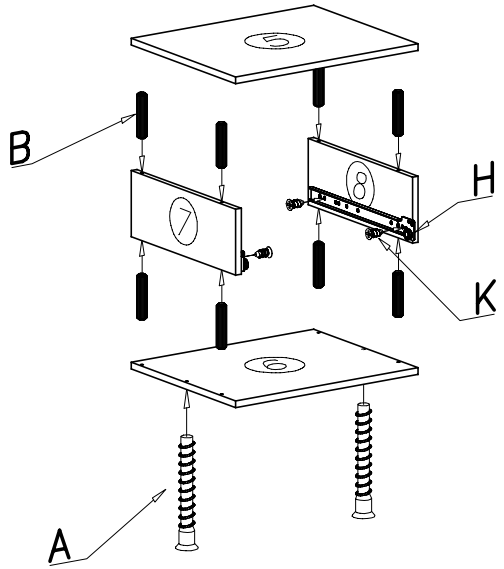

MORENA

Stolik nocny lewy

Z  x1	N  M4 x 22 x4	G  x4	K  6 x 13 x8
W  x2	E  3 x 20 x30	U  x2	D  30cm x1
A  x2	B  x32	T  4 x 16 x12	H  40cm x1

I

II

III

IV

V