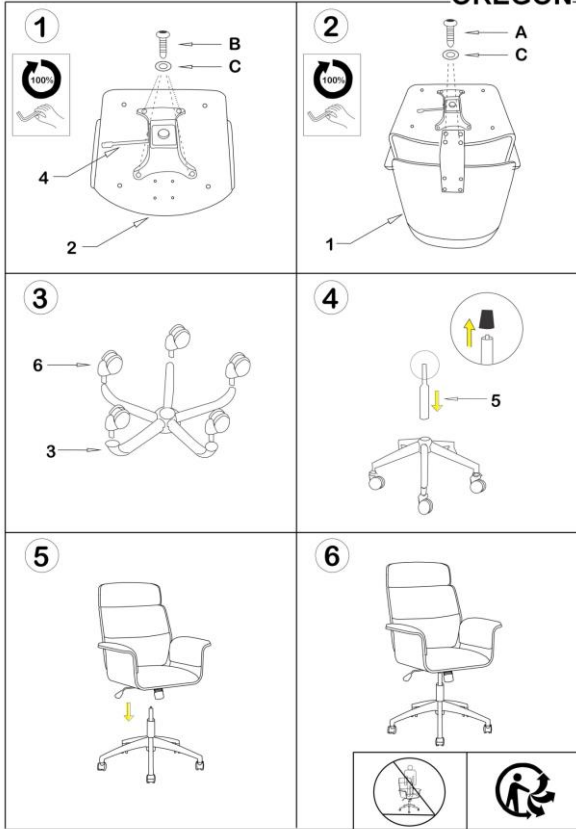

OREGON

IMPORTER / IMPORTED BY:
 SIGNAL MEBLE
 UL. KILINSKIEGO 35B
 27-400 OSTROWIEC SW.
 POLAND

OREGON

WYPRODUKOWANO W CHINACH / MADE IN CHINA

1	x1	3	x1	5	x1
2	x1	4	x1	6	x5
A x 4	B x 4	C x 8	D x 1		
 M6 x 20 mm	 M6 x 16 mm				