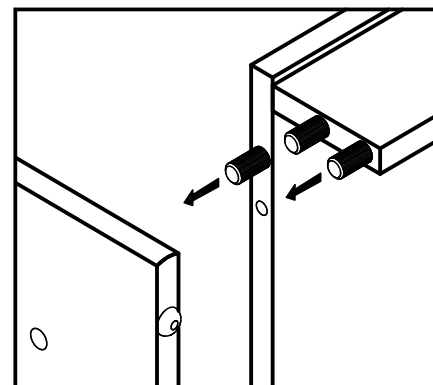

SCONTO KOMMODE K1-2D-2S

3/4
VERSION 2