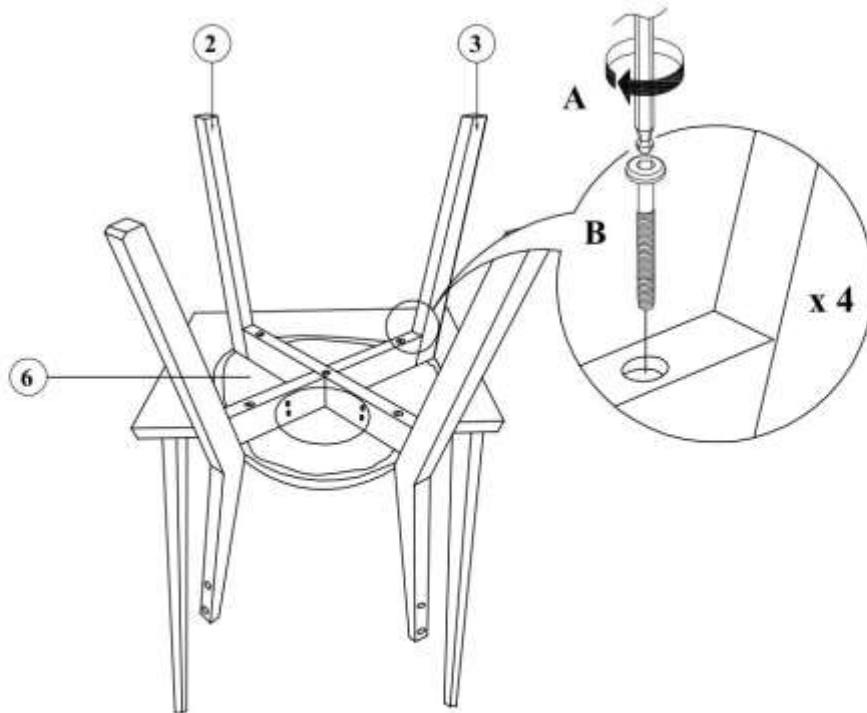

BRANDO

1	4
2	4
3	4
4	4
5	4
6	4

CODE	DESCRIPTION	QTY.
A	 ALLEN KEY M4 X 110MM	1 PC
B	 ICBC BOLT M6 X 60MM	16 PCS
C	 ICBC BOLT M6 X 30MM	16 PCS
D	 HEX CONNECTING SCREW M7 X50MM ZB (100°)	4 PCS
E	 ICBC BOLT M6 X 35MM	32 PCS
F	 SPRING WASHER 1/4"	48 PCS
G	 FLAT WASHER M6 X 13MM	16 PCS
H	 WOOD BUTTON Ø14.5 x 9MM	16 PCS

BRANDO

1

2

BRANDO

3

4

BRANDO

5