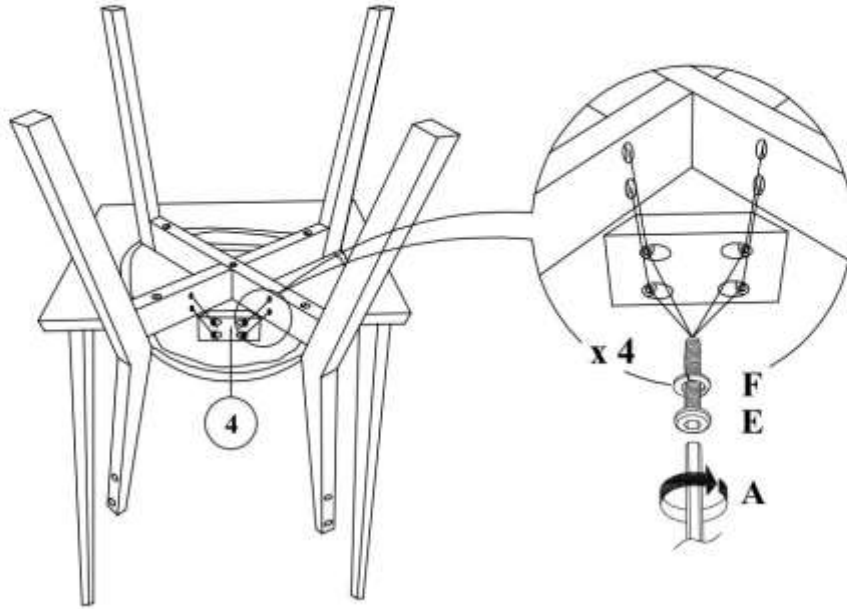

BRANDO

1	4
2	4
3	4
4	4
5	4
6	4

CODE	DESCRIPTION	QTY.
A	 ALLEN KEY M4 X 110MM	1 PC
B	 ICBC BOLT M6 X 60MM	16 PCS
C	 ICBC BOLT M6 X 30MM	16 PCS
D	 HEX CONNECTING SCREW M7 X50MM ZB (100°)	4 PCS
E	 ICBC BOLT M6 X 35MM	32 PCS
F	 SPRING WASHER 1/4"	48 PCS
G	 FLAT WASHER M6 X 13MM	16 PCS
H	 WOOD BUTTON Ø14.5 x 9MM	16 PCS

BRANDO

1

2

BRANDO

3

4

BRANDO

5