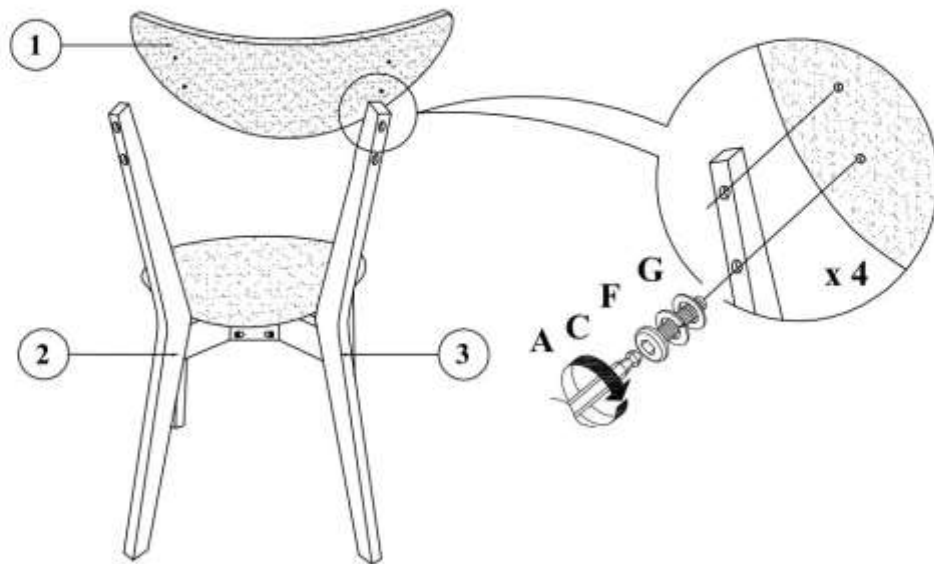

BRANDO

1	4
2	4
3	4
4	4
5	4
6	4

CODE	DESCRIPTION	QTY.
A	 ALLEN KEY M4 X 110MM	1 PC
B	 ICBC BOLT M6 X 60MM	16 PCS
C	 ICBC BOLT M6 X 30MM	16 PCS
D	 HEX CONNECTING SCREW M7 X50MM ZB (100°)	4 PCS
E	 ICBC BOLT M6 X 35MM	32 PCS
F	 SPRING WASHER 1/4"	48 PCS
G	 FLAT WASHER M6 X 13MM	16 PCS
H	 WOOD BUTTON Ø14.5 x 9MM	16 PCS

BRANDO

1

2

BRANDO

3

4

BRANDO

5