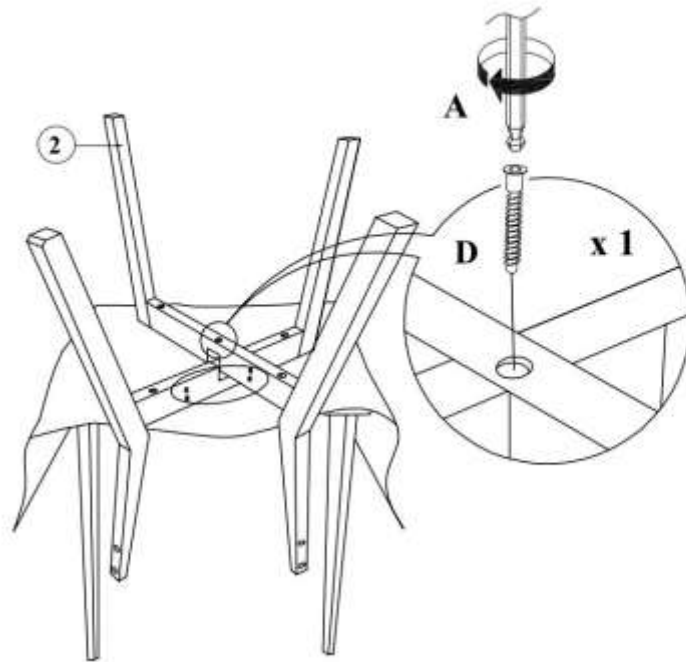

BRANDO

1	4
2	4
3	4
4	4
5	4
6	4

CODE	DESCRIPTION	QTY.
A	 ALLEN KEY M4 X 110MM	1 PC
B	 ICBC BOLT M6 X 60MM	16 PCS
C	 ICBC BOLT M6 X 30MM	16 PCS
D	 HEX CONNECTING SCREW M7 X50MM ZB (100°)	4 PCS
E	 ICBC BOLT M6 X 35MM	32 PCS
F	 SPRING WASHER 1/4"	48 PCS
G	 FLAT WASHER M6 X 13MM	16 PCS
H	 WOOD BUTTON Ø14.5 x 9MM	16 PCS

BRANDO

1

2

BRANDO

3

4

BRANDO

5